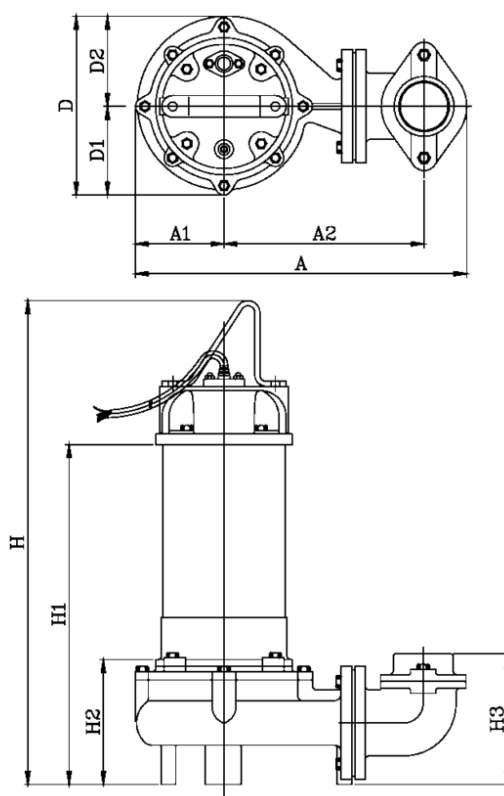

Article number: 7190215080221

Description: KleePump VPS80-15T stainless steel
1,5Kw 3x400V 50Hz outlet 3" Flange

Measures

A = 387	Kg = 33
A1 = 103	
A2 = 234	
D = 208	
H = 548	
H1 = 400	
H2 = 122	
H3 = 153	